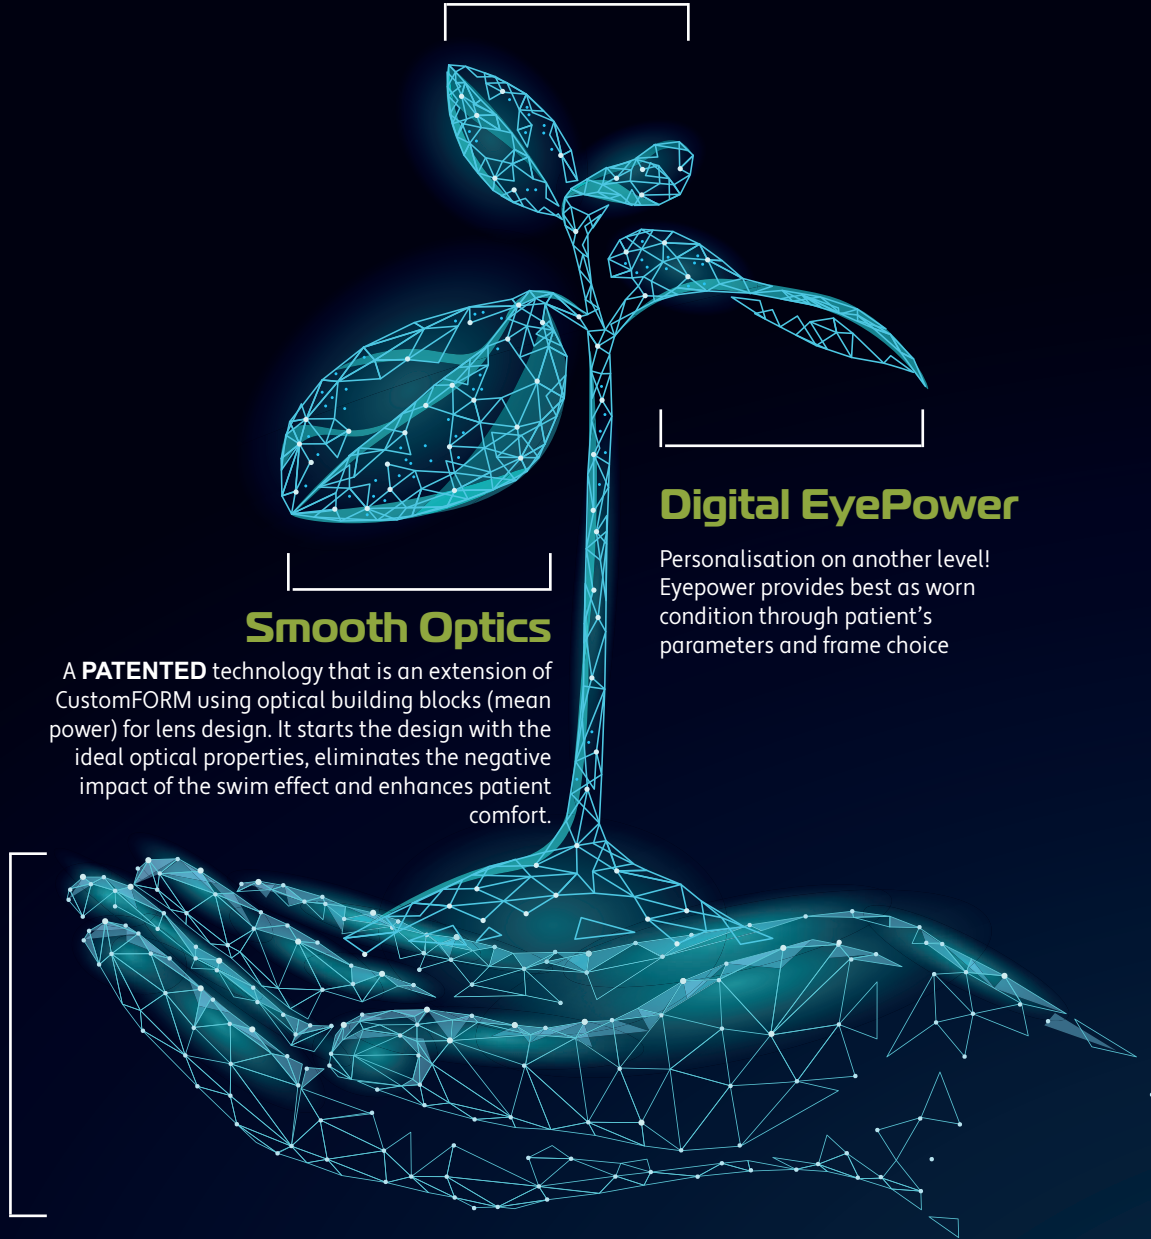

Smooth Optics

A **PATENTED** technology that is an extension of CustomFORM using optical building blocks (mean power) for lens design. It starts the design with the ideal optical properties, eliminates the negative impact of the swim effect and enhances patient comfort.

Digital EyeView

Raytracing technology ensuring superior performance across the entire lens

Digital EyePower

Personalisation on another level! Eyepower provides best as worn condition through patient's parameters and frame choice